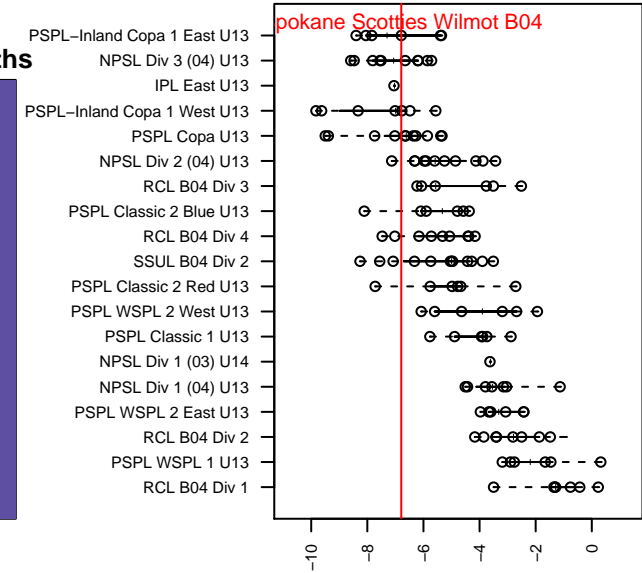

**attack and defense rating
relative to others at age
and all opponents in last 13 months**