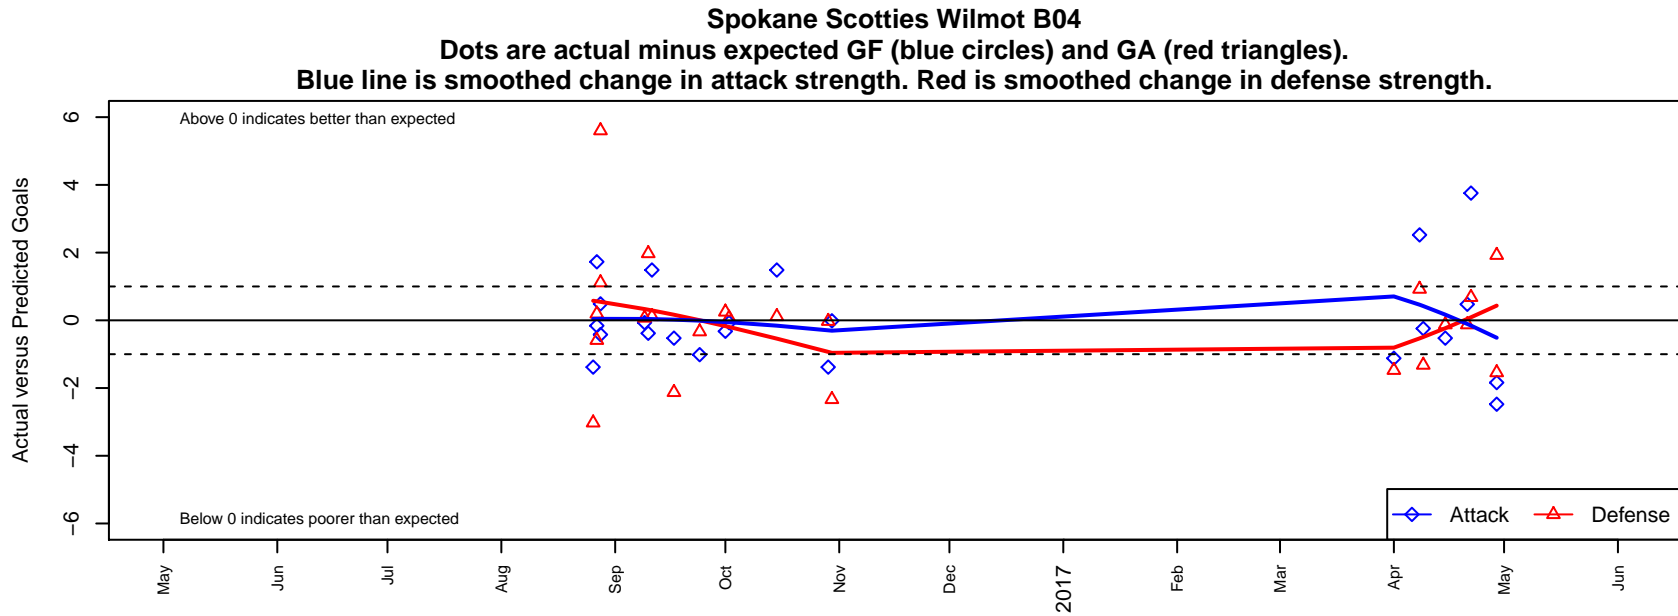

**attack and defense variance (black dot)
relative to other teams
and top 10 in region**

**attack and defense rating
relative to others at age
and all opponents in last 13 months**

Spokane Scotties Wilmot B04

Spokane Scotties
Spokane, WA
B04 total strength=612
attack=0.75 defense=0.36
fall league = PSPL–Inland Copa 1 East U13
spr league = Spr PSPL–Inland Copa 1 U13

alt names used:
IEYSA Scotties B04 Wilmot
SCOTTIES WILMOT (WA)
IEYSA Scotties B04 Wilmot

Venues played:
2016 River City Challenge U13 (2004) U13
2016 PSPL–Inland Copa 1 East U13
2016 Spr PSPL–Inland Copa 1 U13